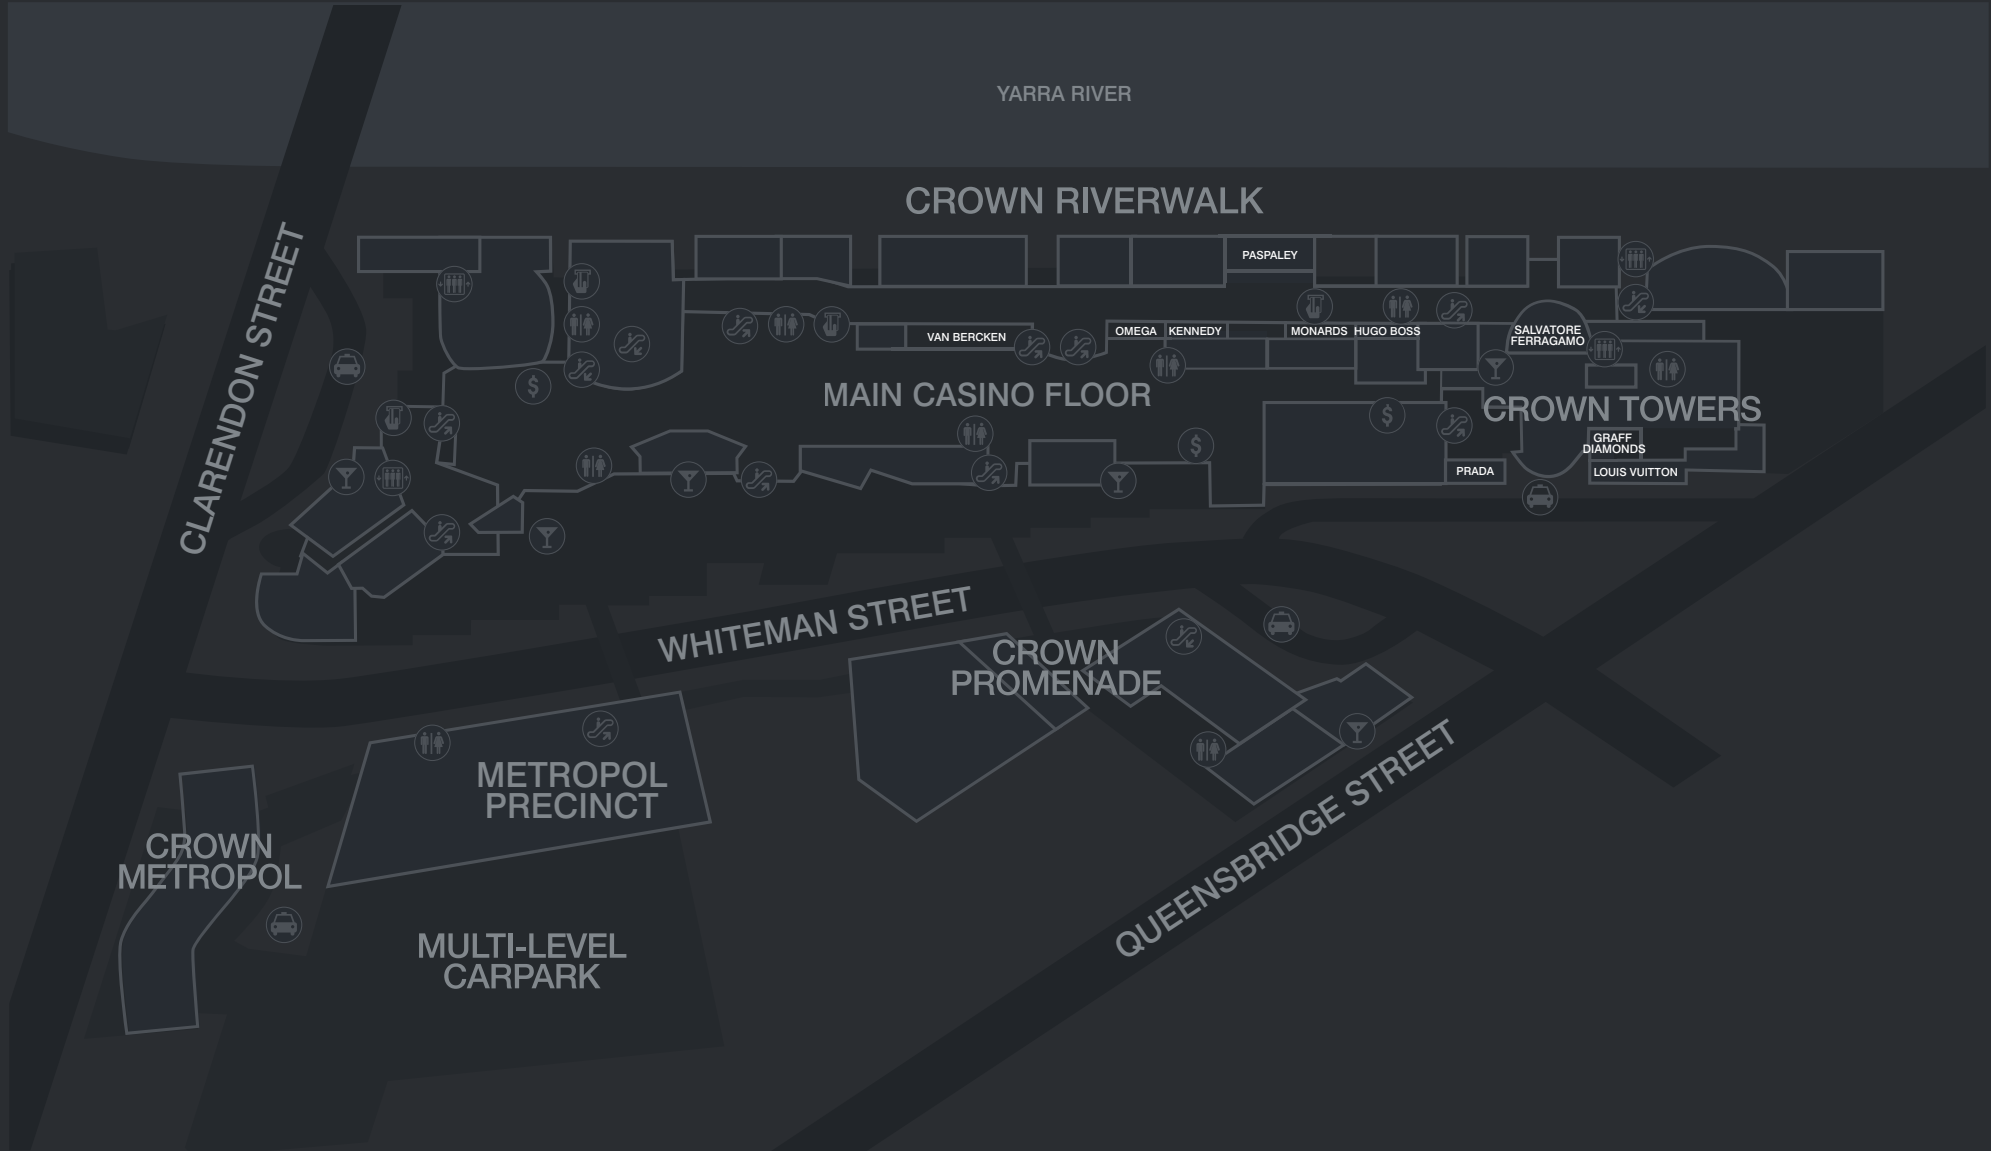

LEVEL B1

YARRA RIVER

CLARENDON STREET

WHITEMAN STREET

QUEENSBRIDGE STREET

MONARDS

HUGO BOSS

IM LINGERIE

SALVATORE FERRAGAMO

CELLAR & CO

FIDELS AND KINGS DOMAIN BARBER SHOP

LEVEL G

YARRA RIVER

CROWN RIVERWALK

CLARENDON STREET

PASPALEY

VAN BERCKEN

OMEGA KENNEDY

MONARDS HUGO BOSS

SALVATORE FERRAGAMO

MAIN CASINO FLOOR

CROWN TOWERS

GRAFF DIAMONDS

LOUIS VUITTON

PRADA

WHITEMAN STREET

CROWN PROMENADE

METROPOL PRECINCT

CROWN METROPOL

MULTI-LEVEL CARPARK

QUEENSBIDGE STREET