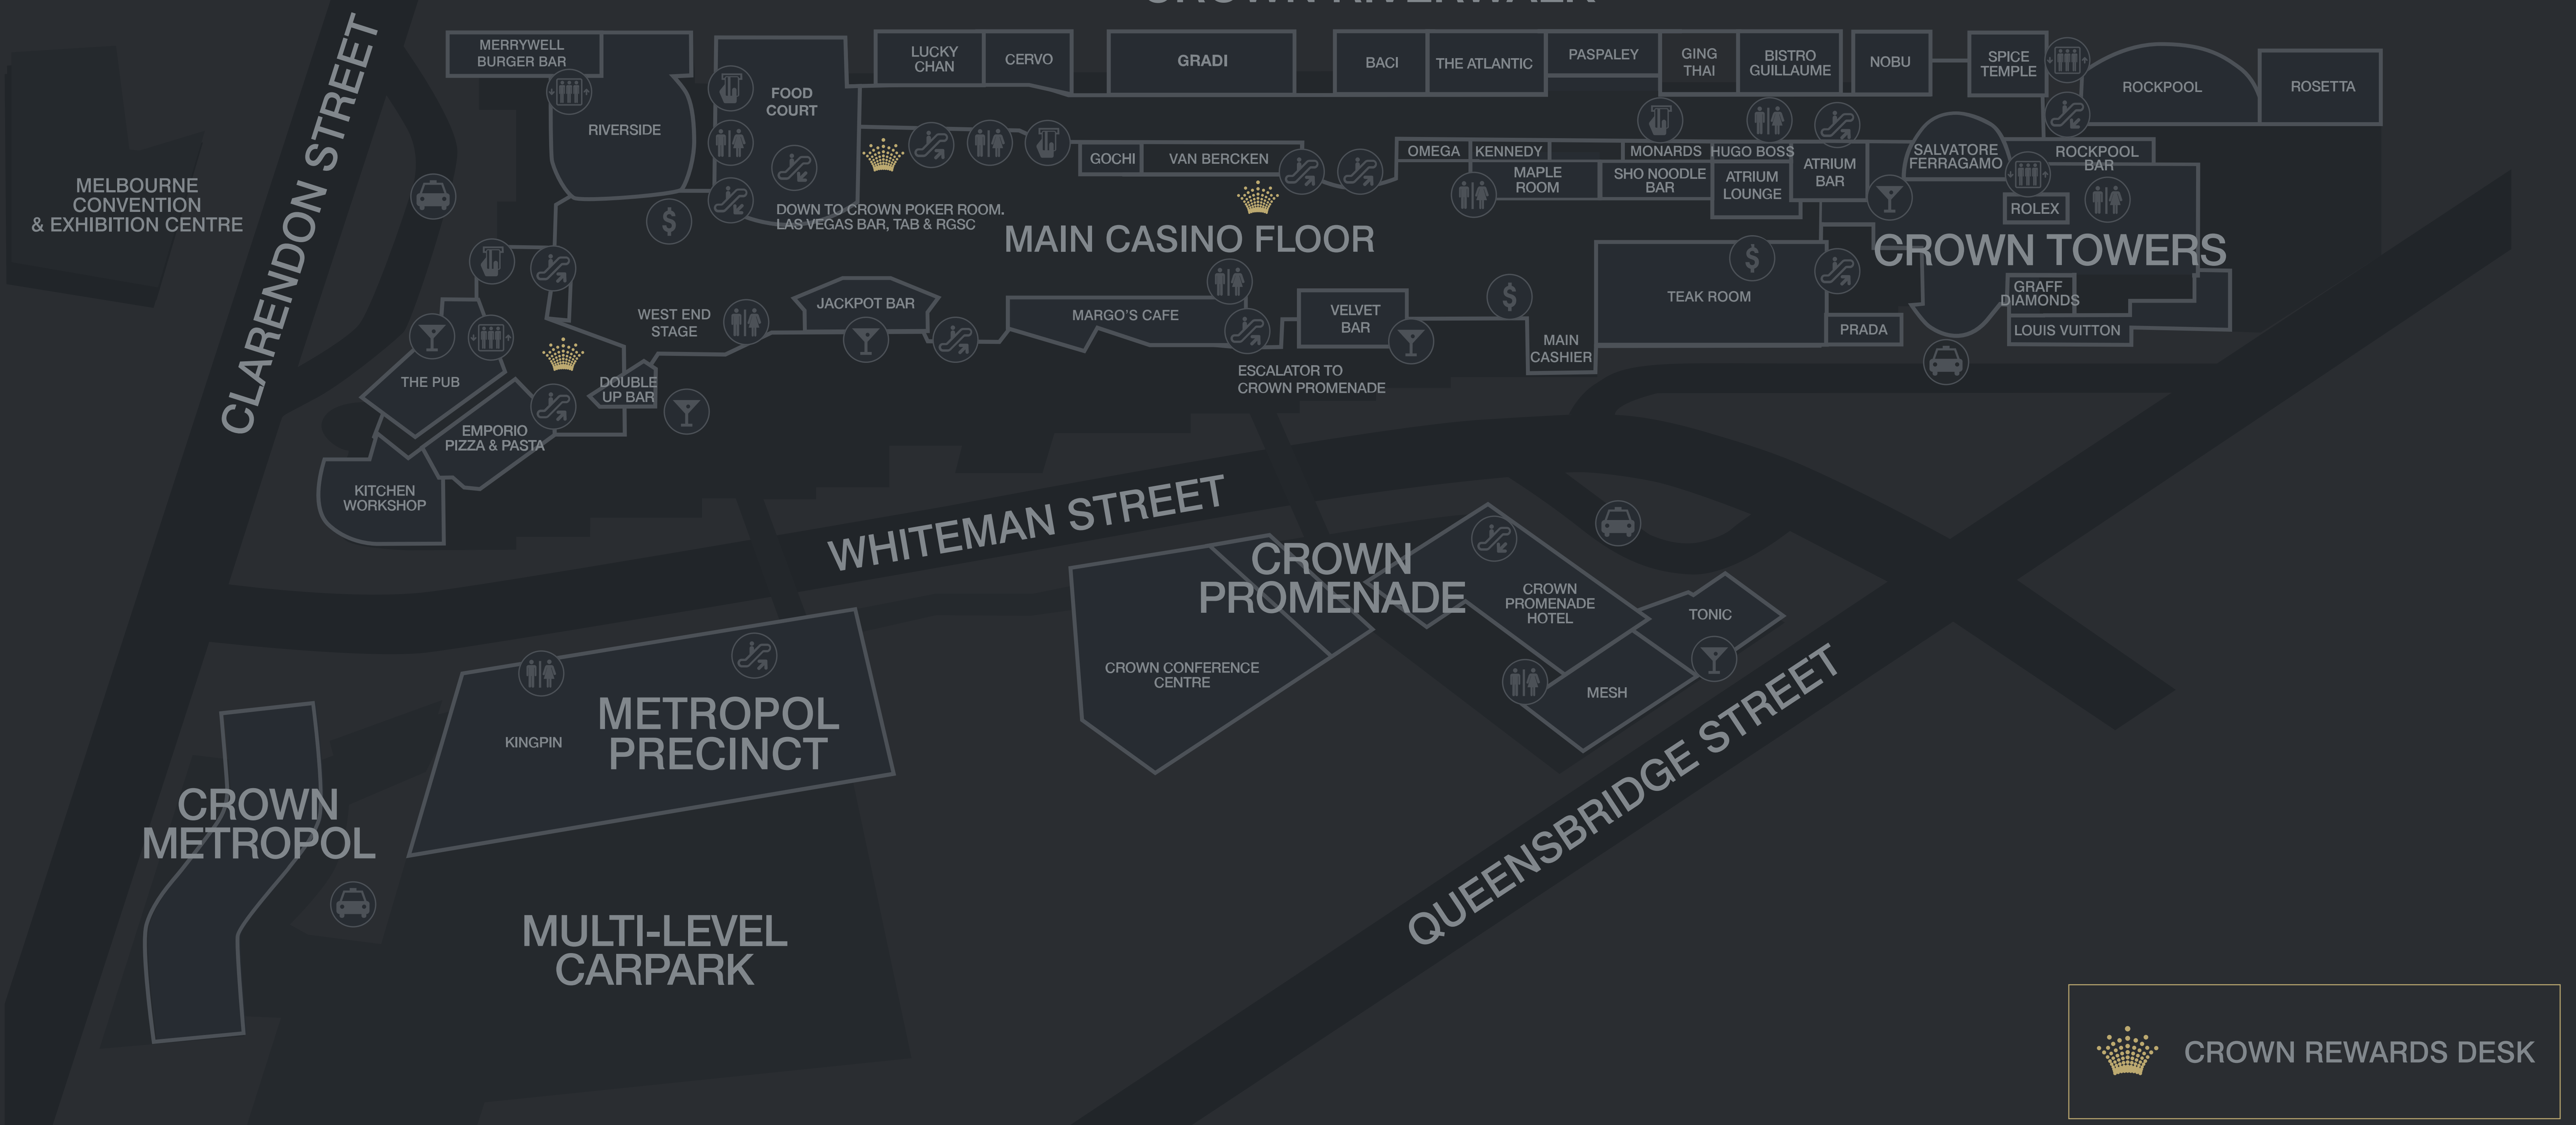

# LEVEL G

YARRA RIVER

## CROWN RIVERWALK

 CROWN REWARDS DESK